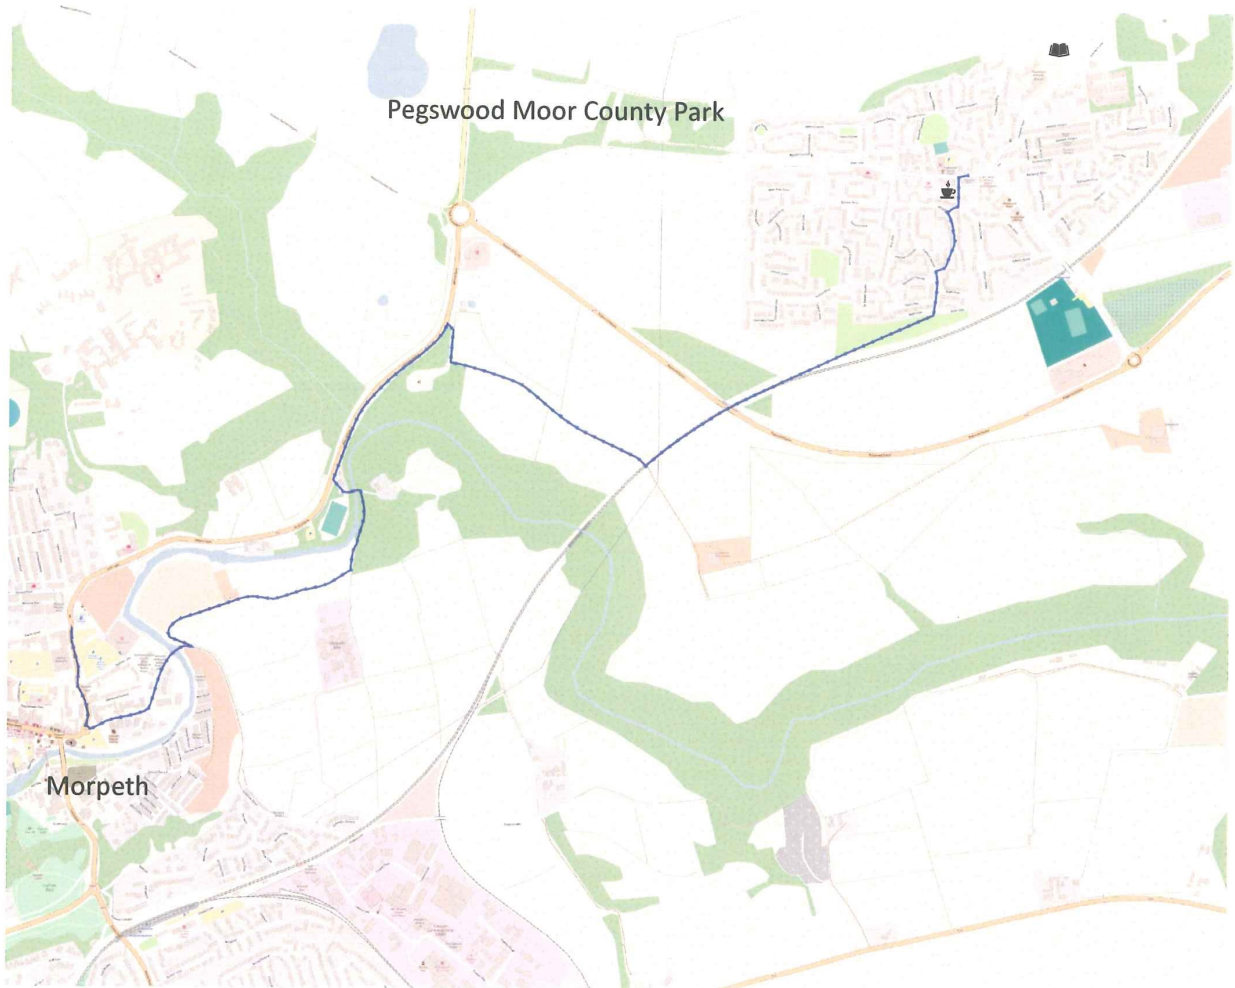

Pegswood Health Walks

Walk 5: Morpeth

Start/End: Little Bistro

Distance: 2.25 miles

Time: 60 - 70 minutes

Description: Linear walk to Morpeth, return by public transport, pavements and grassy

Walkways: View across to Morpeth

Key

 - School

 - Little Bistro

These walks are suggested by Pegswood Health Walkers. Try the route for yourself or why not join them on their weekly group walks, which are made up of a number of regular, short, free walks for the local community led by trained volunteers. Meet at Little Bistro, Union Depot, Pegswood Fridays at 10am.